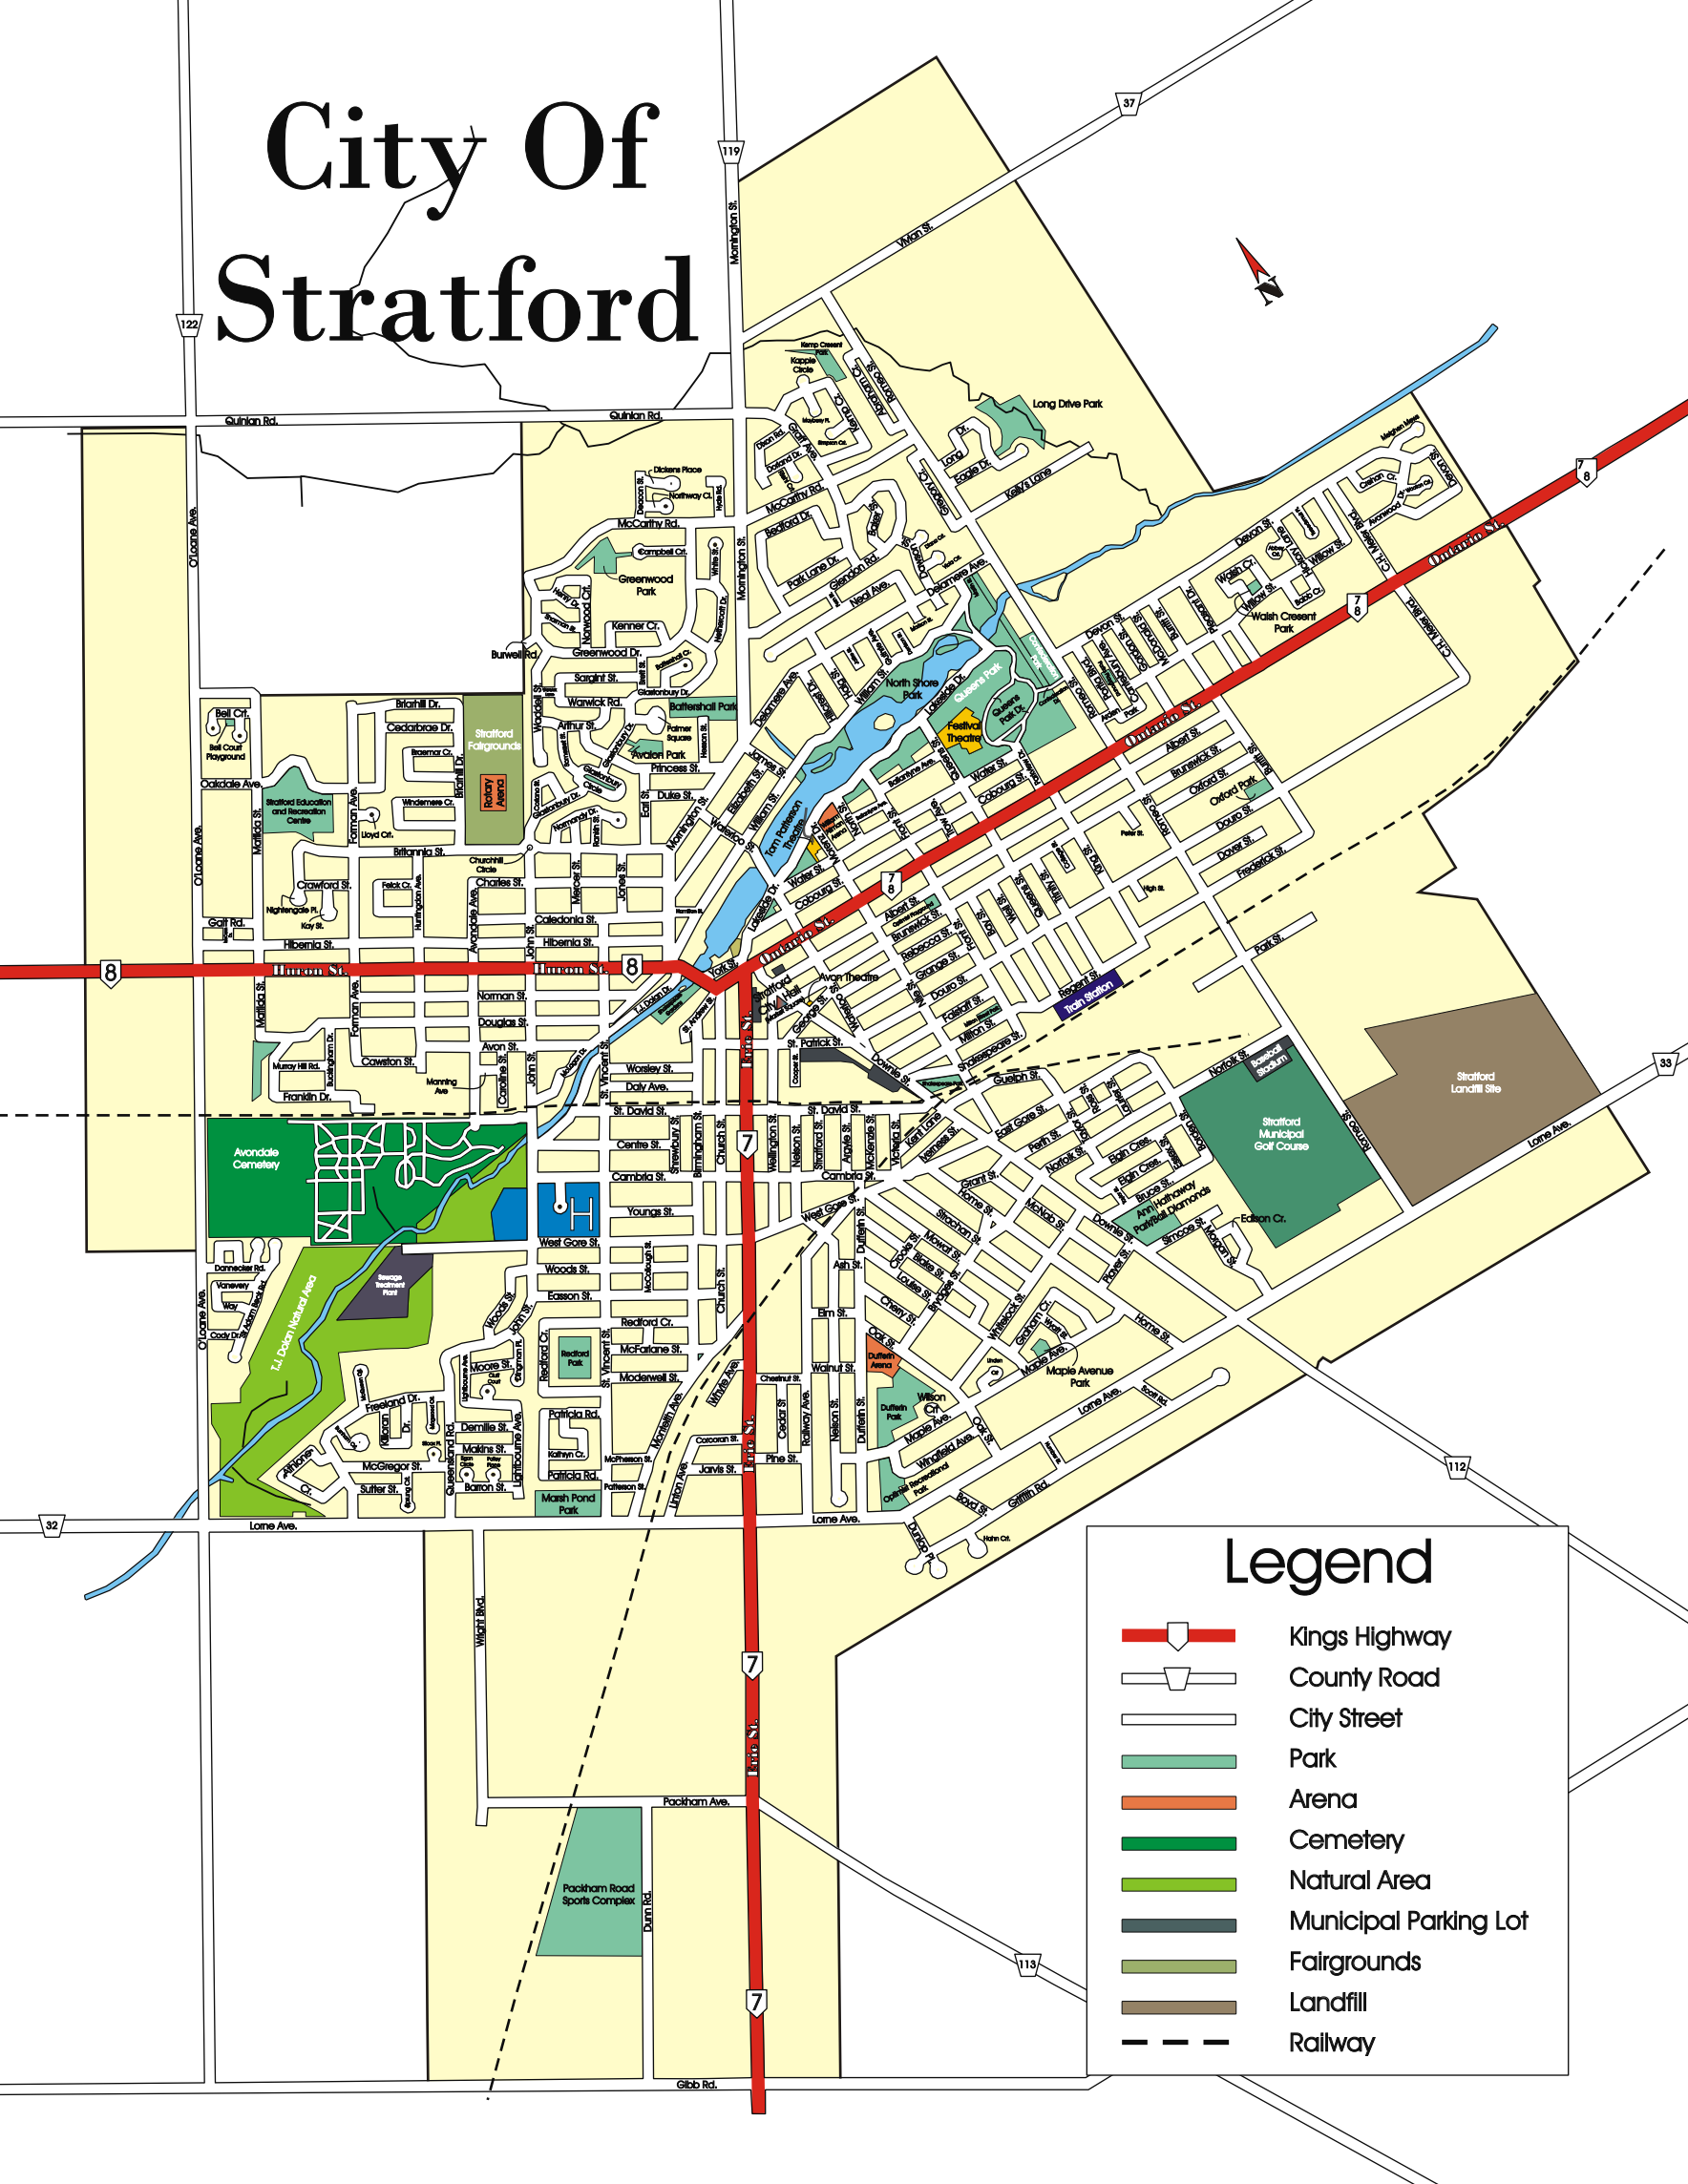

City Of Stratford

Legend

-  Kings Highway
-  County Road
-  City Street
-  Park
-  Arena
-  Cemetery
-  Natural Area
-  Municipal Parking Lot
-  Fairgrounds
-  Landfill
-  Railway